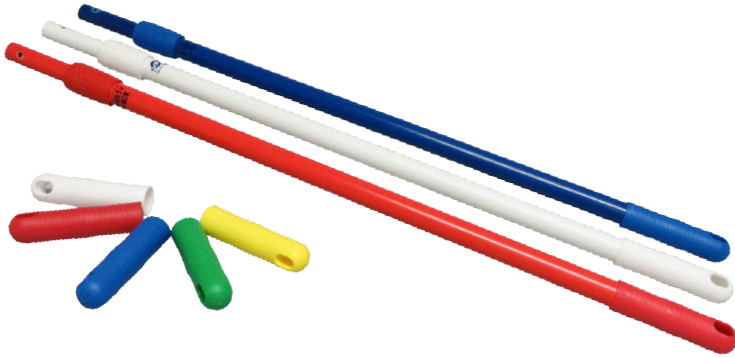

TruCLEAN™ Adjustable Mop Handle

Ergonomic, hygienic cleanroom mop handle

22-57
TruCLEAN Adjustable
Mop Handle

Applications

- All purpose handle, ideal for use on floors, walls and ceilings in critically controlled environments
- Designed for use with TruCLEAN Stainless Steel Mop Frame

Description

Optimize your working posture while improving your comfort level and cleaning efficiency. Simply grasp the upper handle, slightly twist the center grip to the right, adjust handle from 34" to 62", and turn left to lock securely. It's quick and simple! Made of high quality polyester and composite materials using pull-wound technology. Comfortable 1" grip area of upper handle reduces strain on hand and ensures small muscles are not overworked. Transfers maximum energy with minimum exertion. Compatible with gamma, ETO and autoclave sterilization - up to 250° F (121° C) for 30 minutes.

Longer adjustable handles available for those hard to reach areas. No. 88-12 adjusts from 72" to 144" and No. 88-18 adjusts from 110" to 216". (Please contact customer service for shipping details)

Features

- Quick, easy adjust mechanism (34" to 62")
- Easy to clean, gamma and ETO autoclave sterilization
- Extremely durable, lightweight (16oz./64 grams)

Benefits

- Impervious to most chemicals, will not rust, corrode or oxidize
- Super-smooth finish is pleasant to the touch
- Handles available in red, white or blue. Grips available in red, white, blue, green and yellow